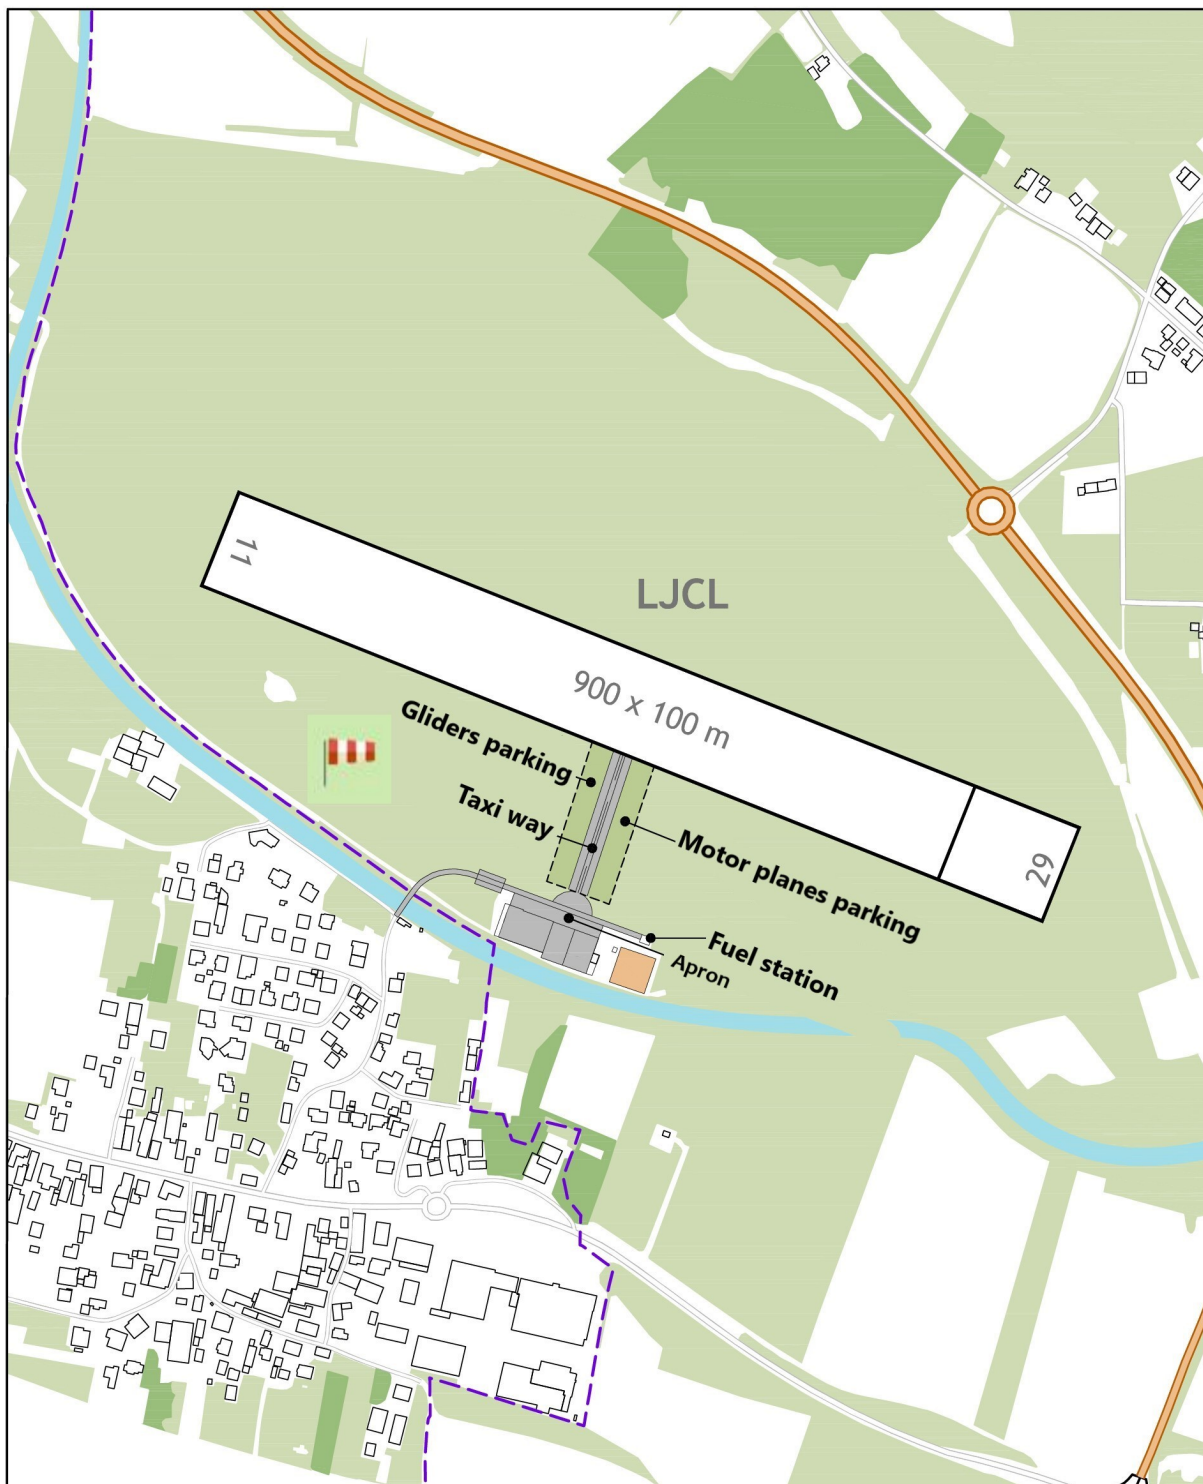

VFR Aerodrome
chart

ARP 461445N 0151321E
AD ELEV 244m/800ft

CELJE AERODROME
LJUBLJANA INFO CH 118.480, CH 123.880

Celje Aerodrome

AERODROME ADMINISTRATIVE DETAILS

<p>AD Administration Address: Phone: Email: URL:</p>	<p>Aeroklub letalska šola Celje Medlog 20, SI-3000 Celje, SLOVENIA +386 70 487 200 +386 30 608 850 aeroklub_celje@siol.net http://www.aeroklub-celje.si</p>
--	--

AERODROME LOCAL CHARACTERISTICS

PPR - minimum 2HR prior permission required
 RWY - 29 displaced threshold
 WARNING: Intensive gliders activity during spring and summer
 RADIO: No continuous radio watch